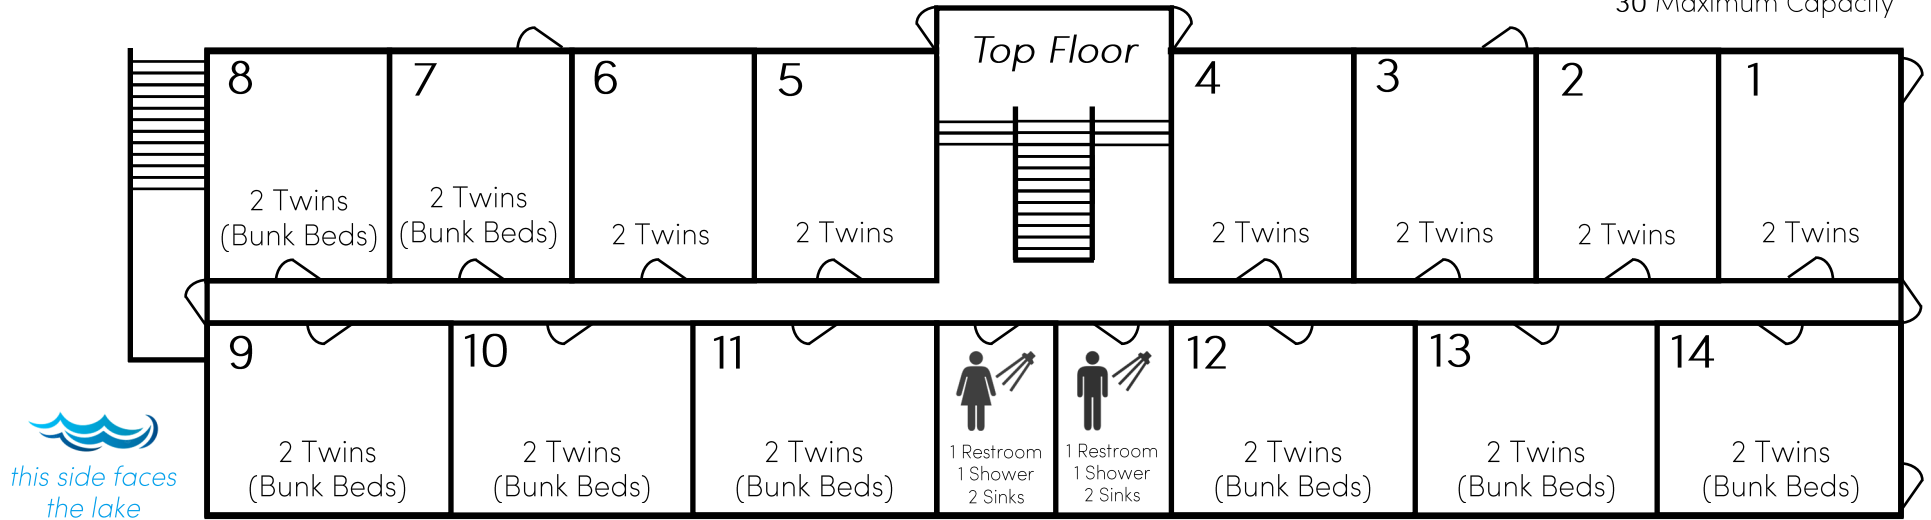

LAKEVIEW LODGE

15 Guest Rooms
 30 Beds Total
 30 Maximum Capacity

Updated 4/10/22
 Diagram not to scale