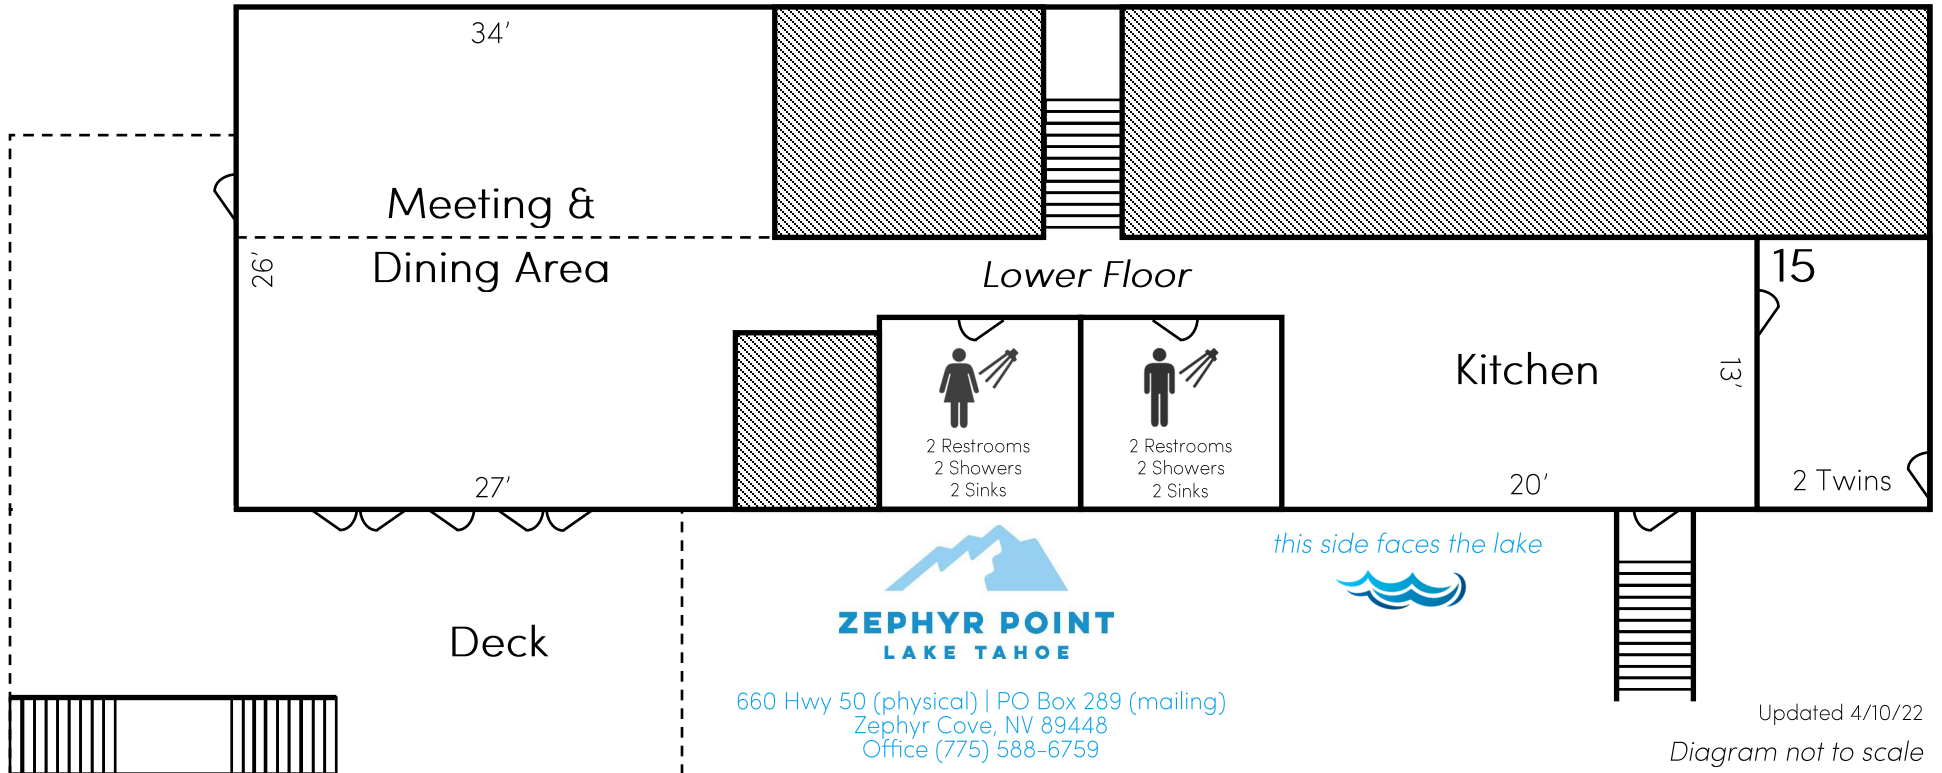

LAKEVIEW LODGE

15 Guest Rooms
 30 Beds Total
 30 Maximum Capacity

Updated 4/10/22
 Diagram not to scale